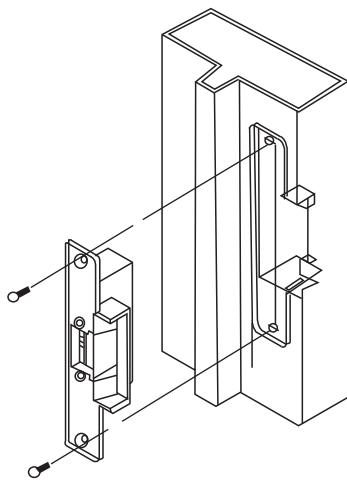

Suitable for

Metal Door Frame