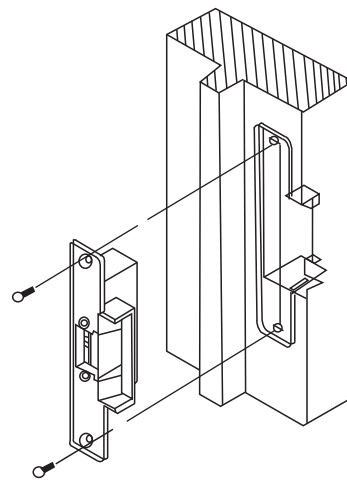

YLI ELECTRONIC

Long-type Electric Strike

Model: YS-132NO/NC

Specification

Size	250Lx25Wx31H(mm)
Voltage	12VDC
Current	200mA
Feature	Fail secure(YS-132NO) Fail safe(YS-132NC)
Suitable for	Wooden door; Metal door
Finishing	Stainless steel
Weight	0.4kg

Diagram(unit:mm)

Options of Mechanical Lock

Mechanical Lock

Knob lock

Installation

1 Cut hole according to the dimension of strike.

2 Assemble the lock and connect it to the power to test

3 Fix the electric strike

4 Finished

Suitable for

Metal Door Frame

Wooden Door Frame

Wire connection