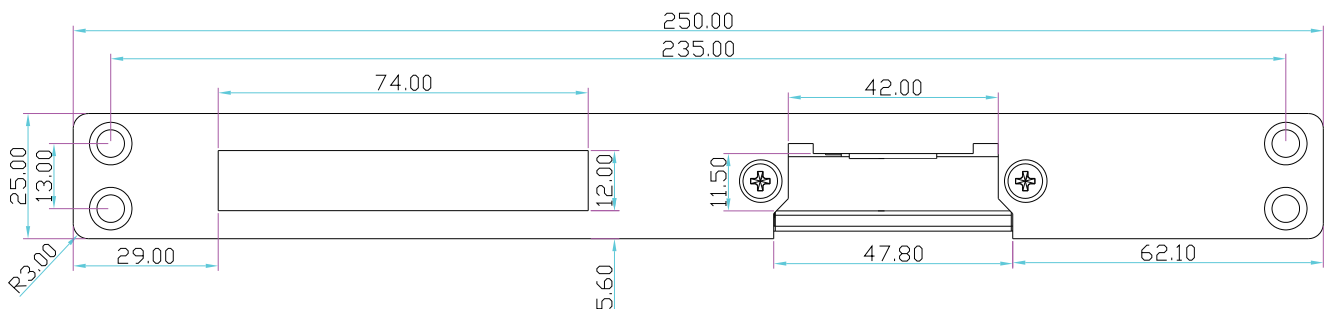

YLI ELECTRONIC

Long-type Electric Strike

Model: YS-132NO/NC

Specification

Size	250Lx25Wx31H(mm)
Voltage	12VDC
Current	200mA
Feature	Fail secure(YS-132NO) Fail safe(YS-132NC)
Suitable for	Wooden door; Metal door
Finishing	Stainless steel
Weight	0.4kg

Diagram(unit:mm)

Options of Mechanical Lock

Mechanical Lock

Knob lock

Installation

1 Cut hole according to the dimension of strike.

2 Assemble the lock and connect it to the power to test

3 Fix the electric strike