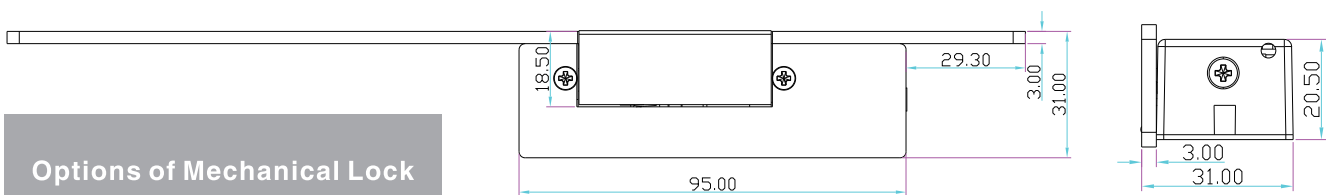

YLI ELECTRONIC

Long-type Electric Strike

Model: YS-132NO/NC

Specification

Size	250Lx25Wx31H(mm)
Voltage	12VDC
Current	200mA
Feature	Fail secure(YS-132NO) Fail safe(YS-132NC)
Suitable for	Wooden door; Metal door
Finishing	Stainless steel
Weight	0.4kg

Diagram(unit:mm)

Options of Mechanical Lock

Mechanical Lock

Knob lock

Installation

1 Cut hole according to the dimension of strike.

2 Assemble the lock and connect it to the power to test

3 Fix the electric strike