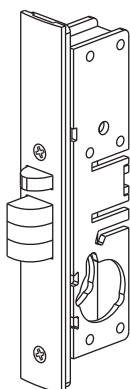

YLI ELECTRONIC

Long-type Electric Strike

Model: YS-132NO/NC

Specification

Size	250Lx25Wx31H(mm)
Voltage	12VDC
Current	200mA
Feature	Fail secure(YS-132NO) Fail safe(YS-132NC)
Suitable for	Wooden door; Metal door
Finishing	Stainless steel
Weight	0.4kg

Diagram(unit:mm)

Options of Mechanical Lock

Mechanical Lock

Knob lock

Installation

1 Cut hole according to the dimension of strike.

2 Assemble the lock and connect it to the power to test

3 Fix the electric strike

4 Finished

Suitable for

Metal Door Frame

Wooden Door Frame

Wire connection